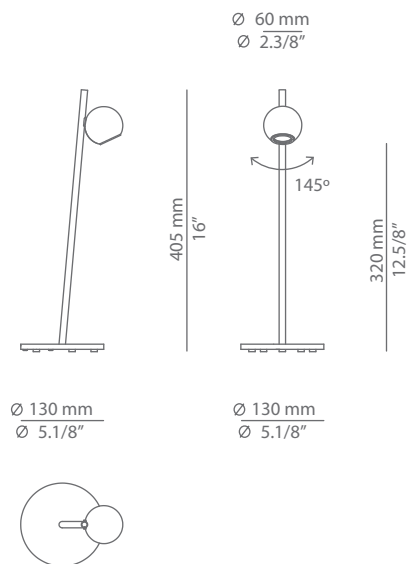

Special instructions

ESTILUZ, S.A.
Carretera d'Ogassa, s/n
17860 Sant Joan de les Abadesses
T+34 972 720 125
F+34 972 720 796

estiluz@estiluz.com
www.estiluz.com